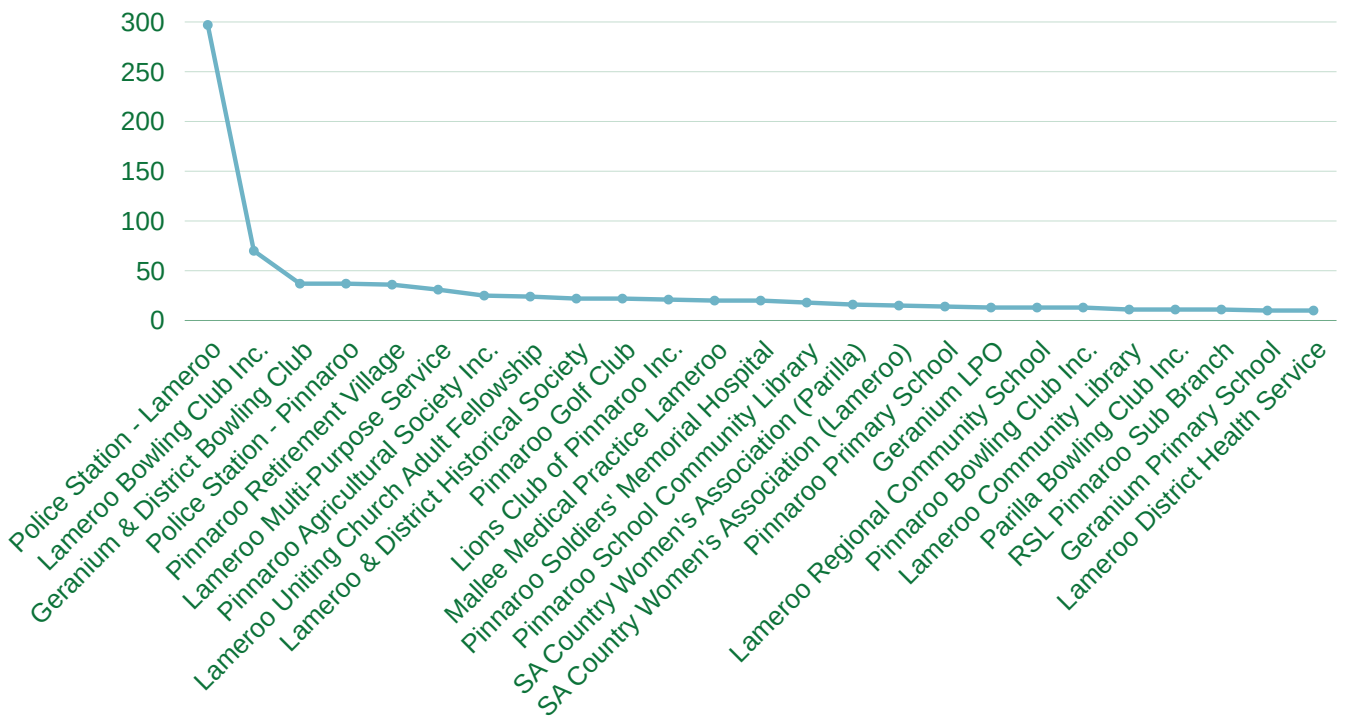

# SOUTHERN MALLEE DISTRICT COUNCIL

## WHAT ARE OUR COMMUNITY NEEDS?

928 SESSIONS      1 JULY 2022 - 30 JUNE 2023

### TOP 25 LANDING PAGES: