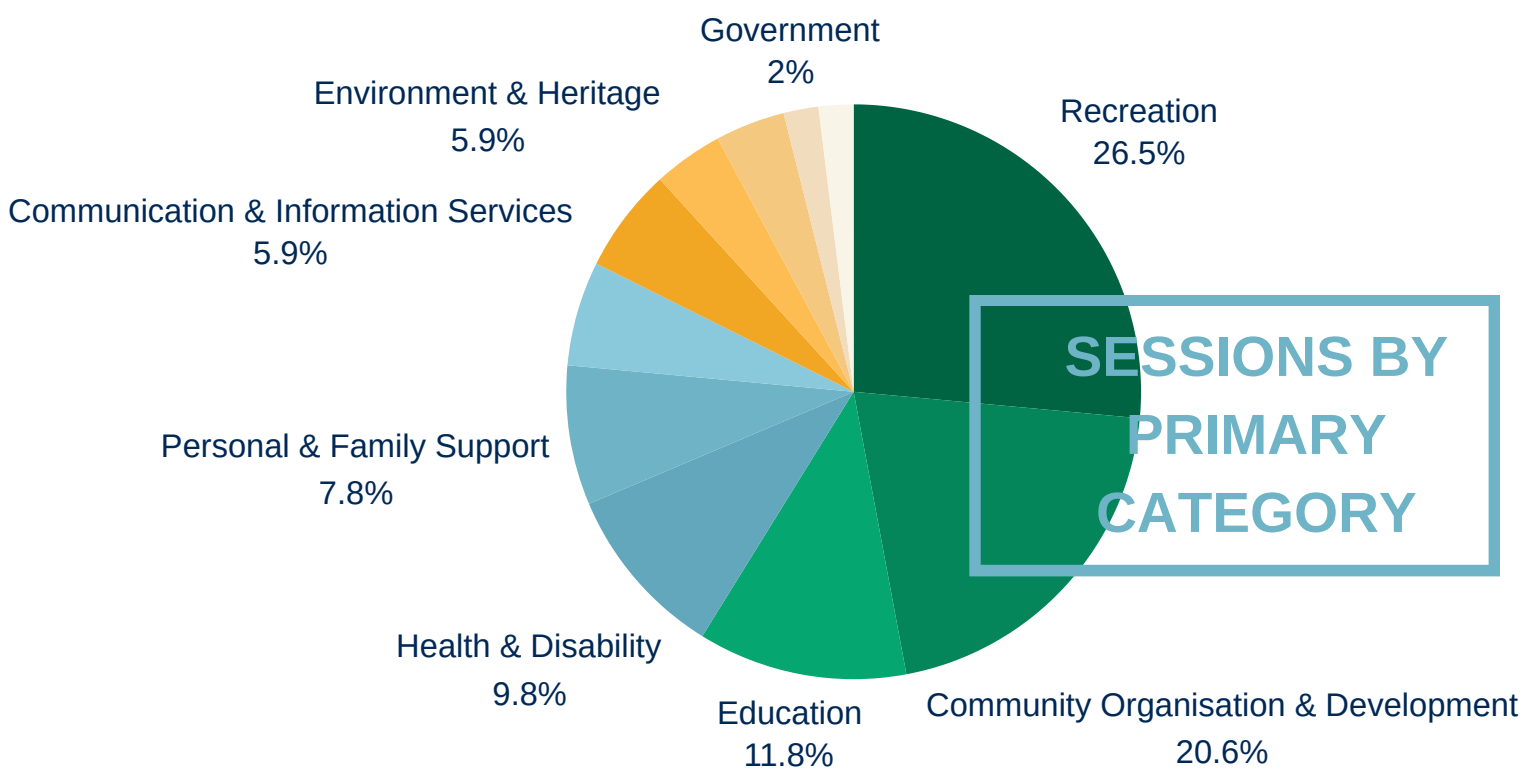

## WHAT ARE OUR COMMUNITY NEEDS?

928 SESSIONS      1 JULY 2022 - 30 JUNE 2023

### TOP 25 LANDING PAGES: